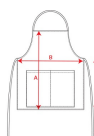

BATALI DE9126

DESCRIPTION

Μακριά ποδιά από τζιν ύφασμα · Ρυθμιζόμενο σε τρεις θέσεις λουρί λαιμού με μεταλλικό κουμπί · Πλαϊνά λουριά για δέσιμο στη μέση · Τσέπη στο στήθος · Τέσσερις μπροστινές τσέπες με πριπίνα, μία εκ των οποίων για στυλό

COMPOSITION

100% βαμβάκι, 250 γρ.

REMARKS

* Για τον τομέα τροφίμων * Αποστρώμενη ετικέτα

SIZES

Adults:: UNICA / :

SCHEME

QUANTITIES

	Box	Pack
Adults:	50 un.	1 un.

COLORS

143

PRINTING TECHNIQUES AVAILABLE

Heat transfer printing

SIZES

Adults:	UNICA
WIDTH (A)	92cm
LONG (B)	98cm